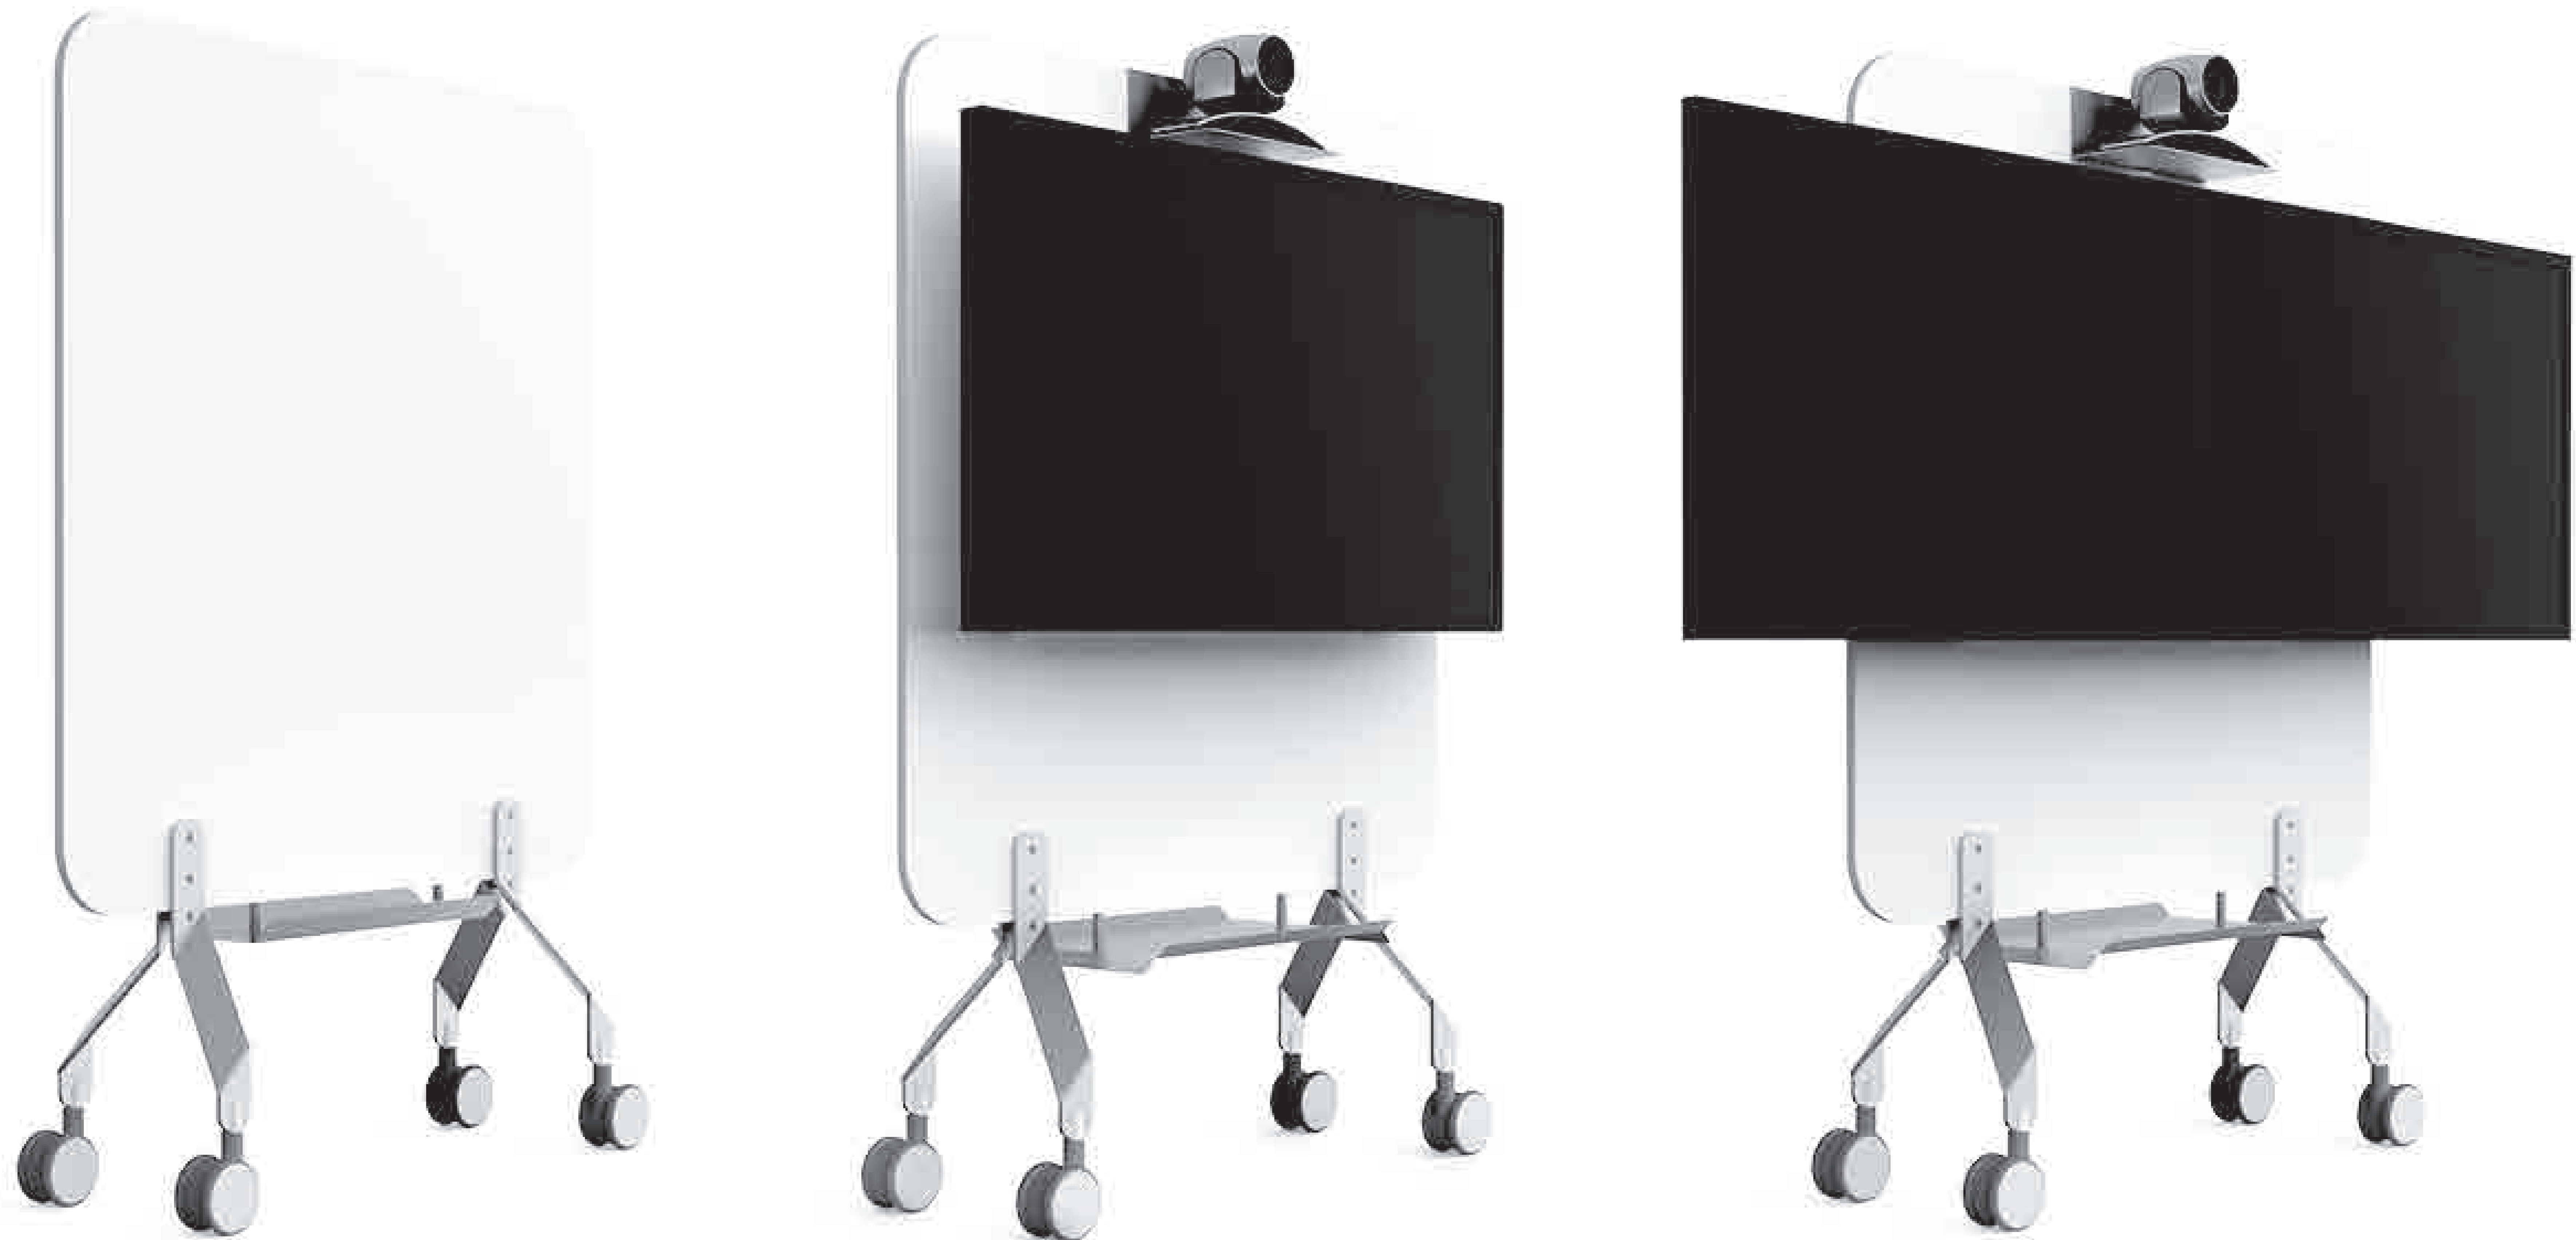

CLASSIC

SKU: MNGLW/L01

SEGMENT :	Basic
SURFACE :	White high gloss writing grade hard melamine as per IS : 2046 / 1995
DURABILITY :	Writing Surface - Good (3+ years)
MATERIALS :	Melamine pre-laminated MDF (18mm) PVC Edgeband
CONTENTS :	Mingle Board Wall Mount Classic, mounting brackets & hardware
AVAILABLE IN :	Sizes upto 94 x 46 (inches) / 240 x 117 (cm)

HIGHLIGHTS

- ✓ Minimal Ghosting
- ✓ High Contrast
- ✓ Easy Erase

MAGNETIC

SKU: MNGLWLo1M

SEGMENT :	Standard
SURFACE :	White high gloss writing grade coated steel as per international standards
DURABILITY :	Writing Surface - Super (5+ years)
MATERIALS :	Metallic pre-laminated MDF (18mm) PVC edgeband
CONTENTS :	Mingle Board Wall Mount Magnetic, mounting brackets & hardware
AVAILABLE IN :	Sizes upto 94 x 46 (inches) / 240 x 117 (cm)

HIGHLIGHTS

✓ Minimal Ghosting ✓ High contrast ✓ Easy Erase ✓ Magnet Friendly

CERAMIC

SKU: MNGLWL01C

SEGMENT :	Premium
SURFACE :	White Matte Finish Ceramic coated steel as per EN 101
DURABILITY :	Writing Surface - Ultra (10+ years)
MATERIALS :	Ceramic pre-laminated MDF (18mm) PVC Edgeband
CONTENTS :	Mingle Board Wall Mount Ceramic, mounting brackets & hardware
AVAILABLE IN :	Sizes upto 94 x 46 (inches) / 240 x 117 (cm)

Also available is the Mingle Board Mobile Whiteboard range in Classic, Magnetic and Ceramic variants, With a premium bezel-less design, rounded corners and sturdy steel legs & medical grade castor wheels. Designed with flexibility and easy-of-use in mind, the Mingle Board Mobile range of Whiteboards can be customized for sizes and add-ons (like TV mounting bracket) to take productivity to newer heights.